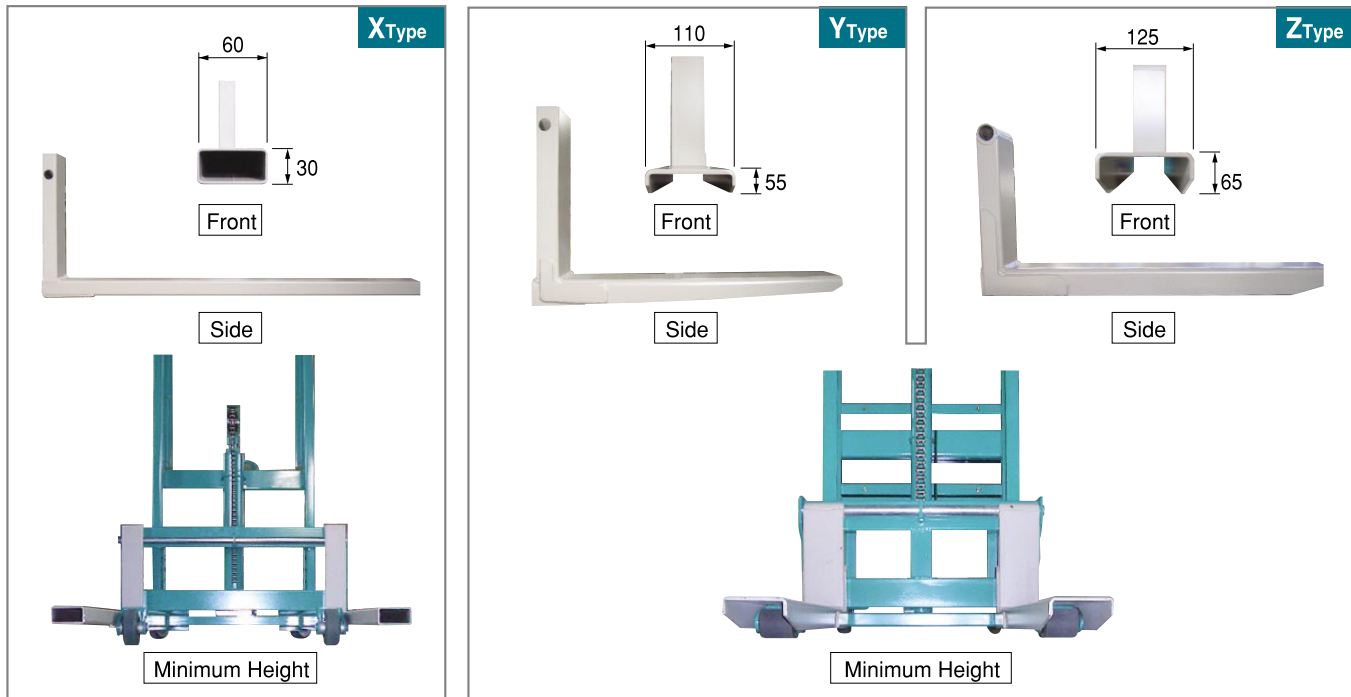

Hydraulic Stackers Series

A full line-up of 55 models to meet a variety of needs

Fork Types

Trivia!!

When the center of gravity of the load is between the base and center of the forks, the machine can be operated at maximum capacity. However, if the center of gravity is between the middle and tip of the forks, maximum capacity is decreased.

Manually Operated Models Capacity 150~1000kg

Lifting Height 750 Type

Lifting Height 1200 Type

Lifting Height 1500 Type

Option

Flexible Moving Handle
Capacity of over 650kg
Comes standard

Easy Lowering
by pulling lever
Deadman design for safety
(Manually Operated Models)

Easy Lifting
by pumping pedal
Pedal can be folded
(Manually Operated Models)

Quick Lifting Device
(Manually Operated Models)

When placing an order, please be sure to write "Fast-uplifting device (H)"

Lifting Height 750 Type (Fork Height 90 - 840)

Model	Maximum Capacity (kg)	Fork Configuration	Fork (mm)			Arm (mm)			Pump Count (Number of Times)	Total Height (mm)	Total Width (mm)	Total Length (mm)	Wheels (Urethane)		Weight (kg)	Options
			Length A	Slide External Width B	Extended Width C	External Width	Internal Width	Gap with Floor					Diameter	Support Width		
STS15	150	X	750	125~628	277	502	360	26	27	1,233	645	1,198	80×32	100×32	57	×
STS38	380	Y	800	232~600	234	586	394	31	37	1,261	683	1,306	70×73	150×42	135	○