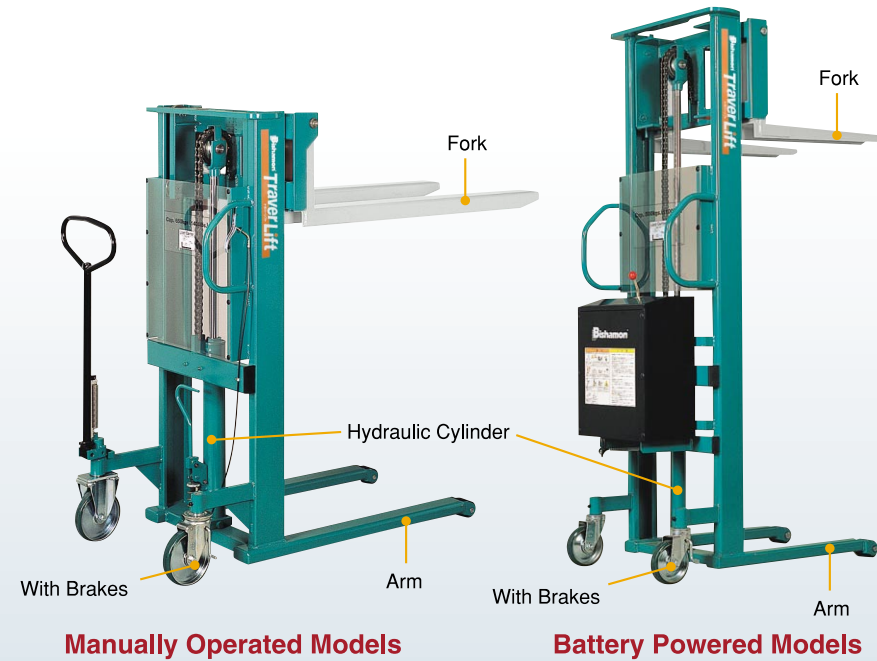

Hydraulic Stackers Series

A full line-up of 55 models to meet a variety of needs

Fork Types

Trivia!!

When the center of gravity of the load is between the base and center of the forks, the machine can be operated at maximum capacity. However, if the center of gravity is between the middle and tip of the forks, maximum capacity is decreased.

Manually Operated Models Capacity 150~1000kg

Lifting Height 750 Type

Lifting Height 1200 Type

Lifting Height 1500 Type

Option

Flexible Moving Handle
Capacity of over 650kg
Comes standard

Easy Lowering
by pulling lever
Deadman design for safety
(Manually Operated Models)

Easy Lifting
by pumping pedal
Pedal can be folded
(Manually Operated Models)

Quick Lifting Device
(Manually Operated Models)

When placing an order, please be sure to write "Fast-uplifting device (H)"

Lifting Height 750 Type (Fork Height 90 - 840)

Model	Maximum Capacity (kg)	Fork Configuration	Fork (mm)			Arm (mm)			Pump Count (Number of Times)	Total Height (mm)	Total Width (mm)	Total Length (mm)	Wheels (Urethane)		Weight (kg)	Options
			Length A	Slide External Width B	Extended Width C	External Width	Internal Width	Gap with Floor					Diameter	Support Width		
STS15	150	X	750	125~628	277	502	360	26	27	1,233	645	1,198	80×32	100×32	57	×
STS38	380	Y	800	232~600	234	586	394	31	37	1,261	683	1,306	70×73	150×42	135	○