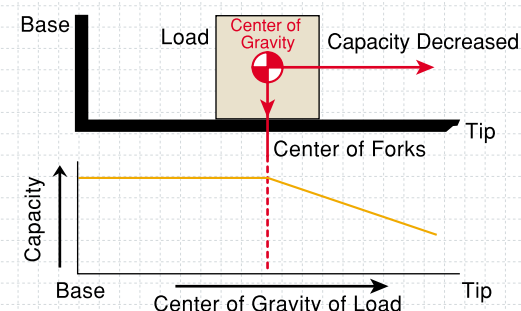

Hydraulic Stackers Series

A full line-up of 55 models to meet a variety of needs

Fork Types

Trivia!!

When the center of gravity of the load is between the base and center of the forks, the machine can be operated at maximum capacity. However, if the center of gravity is between the middle and tip of the forks, maximum capacity is decreased.

Manually Operated Models Capacity 150~1000kg

Lifting Height 750 Type

Lifting Height 1200 Type

Lifting Height 1500 Type

Option

Flexible Moving Handle
Capacity of over 650kg
Comes standard

Easy Lowering
by pulling lever
Deadman design for safety
(Manually Operated Models)

Easy Lifting
by pumping pedal
Pedal can be folded
(Manually Operated Models)

Quick Lifting Device
(Manually Operated Models)

When placing an order, please be sure to write "Fast-uplifting device (H)"

Lifting Height 750 Type (Fork Height 90 - 840)

Model	Maximum Capacity (kg)	Fork Configuration	Fork (mm)			Arm (mm)			Pump Count (Number of Times)	Total Height (mm)	Total Width (mm)	Total Length (mm)	Wheels (Urethane)		Weight (kg)	Options
			Length A	Slide External Width B	Extended Width C	External Width	Internal Width	Gap with Floor					Diameter	Support Width		
STS15	150	X	750	125~628	277	502	360	26	27	1,233	645	1,198	80×32	100×32	57	×
STS38	380	Y	800	232~600	234	586	394	31	37	1,261	683	1,306	70×73	150×42	135	○